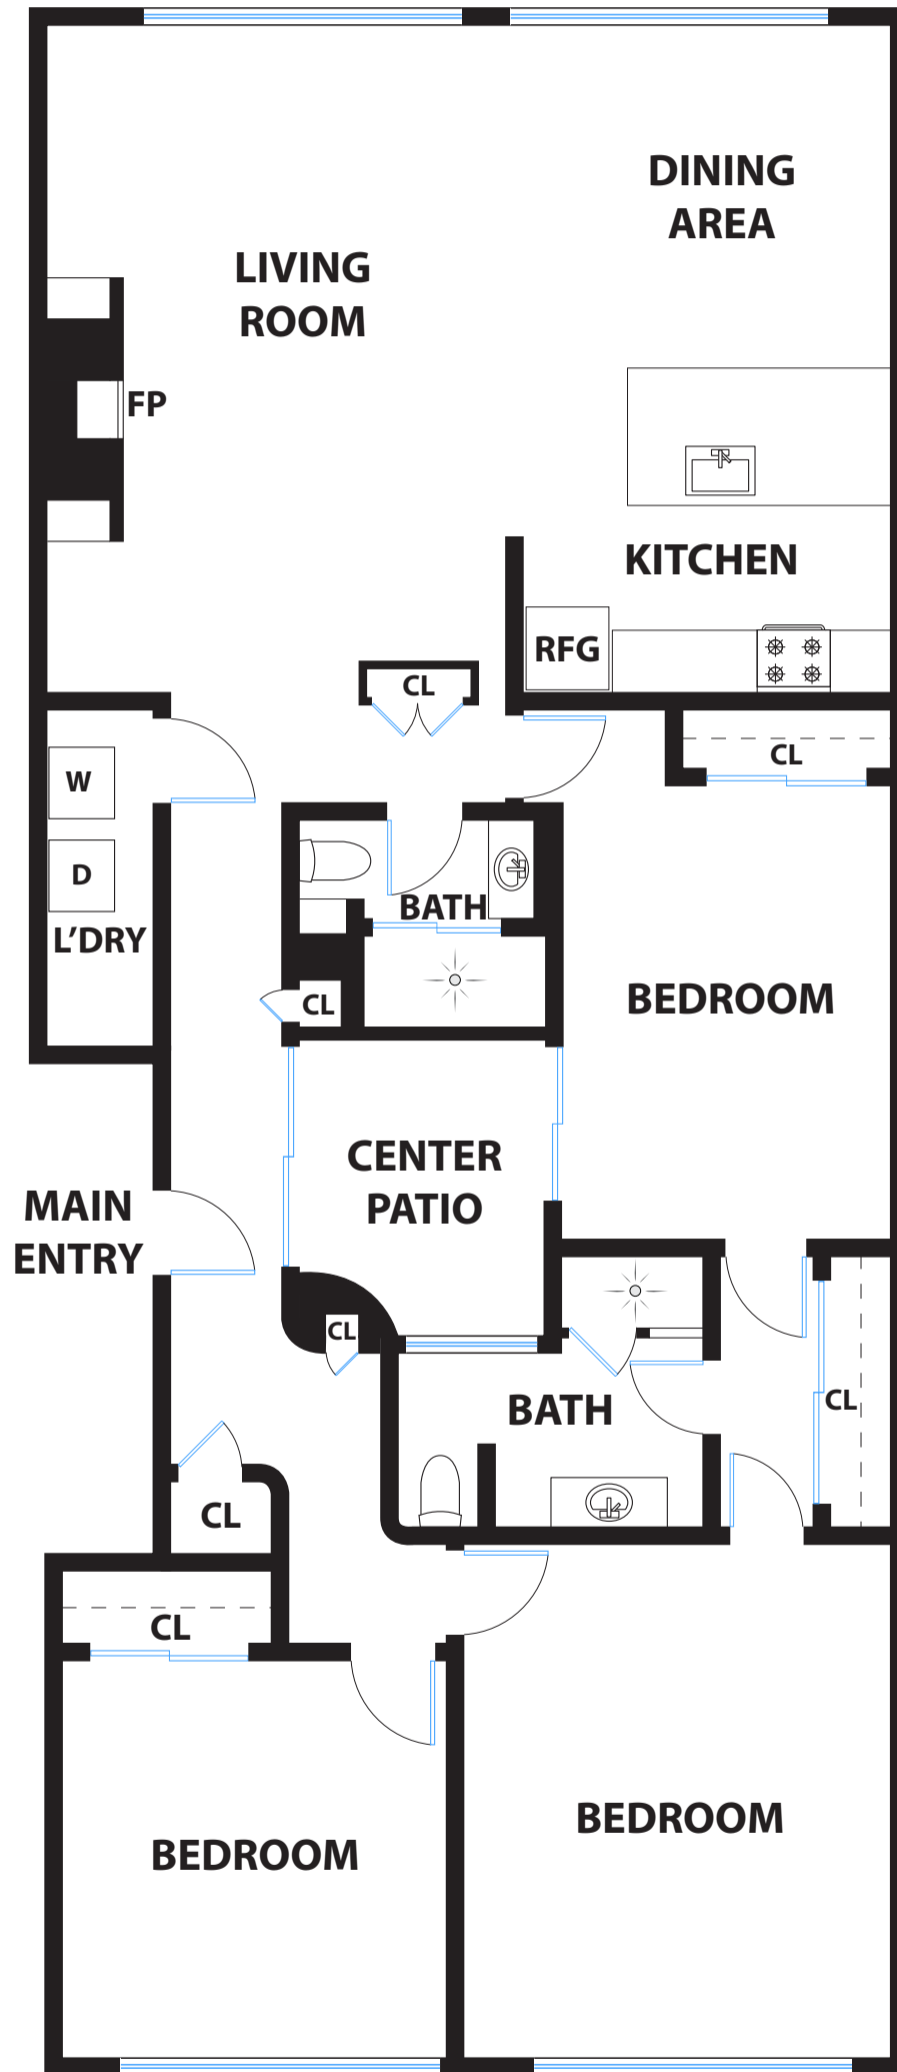

66 BRET HARTE TERRACE

SAN FRANCISCO

DISCLAIMER: RENDERING BY OPEN HOMES PHOTOGRAPHY. ALL MEASUREMENTS ARE APPROXIMATE AND MAY NOT BE EXACT.
DO NOT RELY ON THE ACCURACY OF THIS FLOOR PLAN WHEN DETERMINING THE PRICE OF A PROPERTY OR MAKING DECISIONS
REGARDING BUYING OR SELLING OF PROPERTIES WITHOUT INDEPENDENT VERIFICATION.